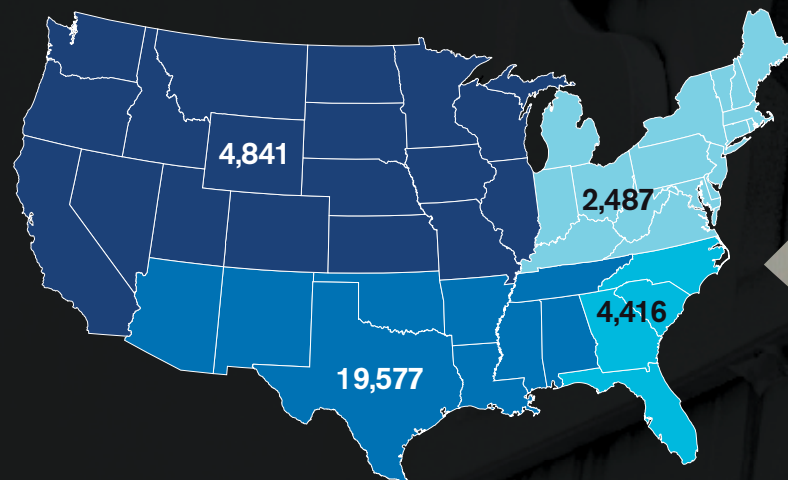

SYSTEMS CAN AUGMENT YOUR MAINTENANCE PERSONNEL

Temporarily or Long Term... we'll be in and out on your schedule.

MANPOWER AVAILABILITY