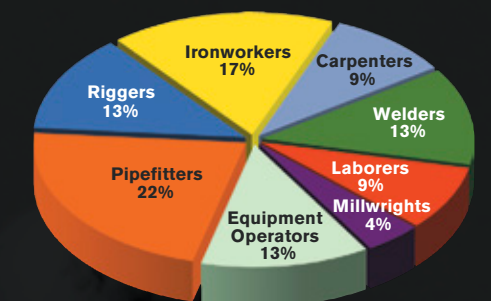

MAINTENANCE SHUTDOWNS OR BREAKDOWNS - MACHINE INSTALLATION, REPAIR OR REFURBISHING

- On site piping
- Prefabricated piping
- Structural steel
- Machine repair and or refurbishing
- Welding
- Fabrication, shop and field
- Handrails
- Ladders
- Machine installation
- Motor/gearbox installation and alignment
- Trenching and underground piping
- Troubleshooting
- Preventative maintenance
- Shutdowns
- Breakdowns

CRAFT RESOURCES - DIRECT HIRE DATABASE